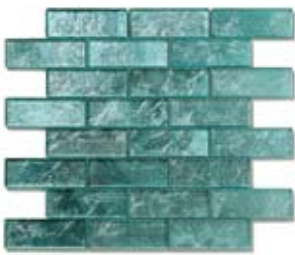

SOLISTONE's Folia Glass Collection is inspired by the seasonal change in foliage. Each individually mesh-mounted tile boasts the raw veining of leaf patterns with bold solid colors and vivid decorative patterns.

Style	Interlocking Mesh Tile
Tile Size	12" x 12"
Thickness	1/4"
Application	Interior Only, Vertical Surfaces Only

**GOLDEN WILLOW** 9054

**JUNIPER** 9055

**OCTOTILLO** 9056

**PALO VERDE** 9057

**SILVER MAPLE** 9058