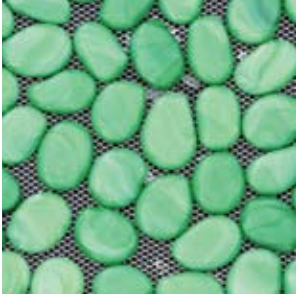

The Freeform Glass Collection is an innovative option for floor accents and walls. Inspired by the shape of natural river rocks, these modern mosaics are manufactured with thru-body color for depth and dynamic color variation.

Tile Size 12" x 12"  
Pebble Size 1 1/2" x 2 1/2"  
Thickness 3/8"  
Application Interior/Exterior, Vertical Surfaces Only

**TAVOOS© 8002**

**GANJ© 8004**

**JAVAHER© 8010**

**NEGIN© 8011**