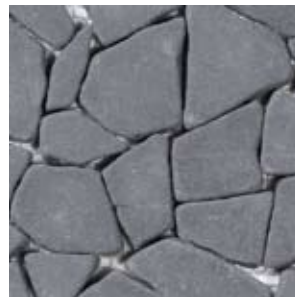

Sediment and style go hand in hand with SOLISTONE Sandstone Mosaics. Highly compacted layers of quartz, clay and silica combine to create the characteristic striations of sandstone, making each tile piece unique. Available in three colors and two styles for formal and casual surfaces.

AVOCADO 1X1 MOSAIC

COFFEE 1X1 MOSAIC

CHARCOAL 1X1 MOSAIC

AVOCADO IRREGULAR MOSAIC

COFFEE IRREGULAR MOSAIC

CHARCOAL IRREGULAR MOSAIC