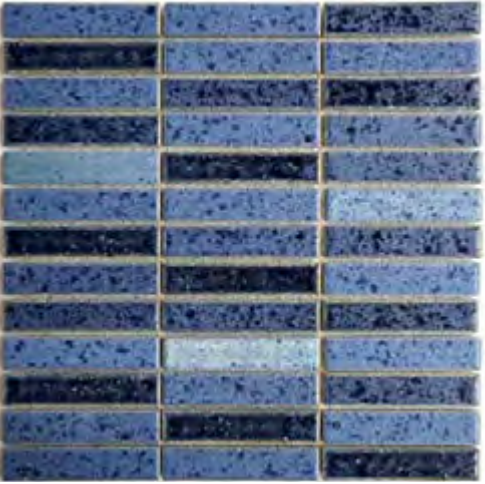

# new collection

2020 SHIRO

2021 KURIMU

2022 MIDORI

2023 BLOO

2024 KURO

**SIZE**  
11.81" X 11.81"  
**THICKNESS**  
1/4"  
**MATERIAL**  
Japanese Porcelain  
**APPLICATION**  
Wall/Interior Floor  
Wet/Dry  
Suitable For Pools