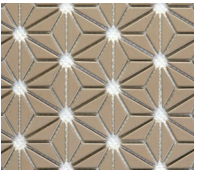

Hoshi White, Gray and Black

WHITE

GRAY

SMOKE

BLACK

STOCKED ITEMS

YELLOW

TAN

CLAY

PINK

VIOLET

SPECIAL ORDER ITEMS

PEA

SEA

TEAL

SKY

TRUE

HOSHI

SIZE

9-3/8" x 12-1/4" x 1/4"

MATERIAL

Glazed Porcelain
Metallic Porcelain*

APPLICATION

Interior/Exterior
Wet*/Dry
Vertical Surfaces Only
Suitable for Pools*