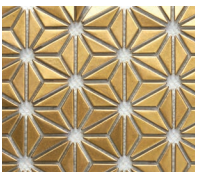

Hoshi White, Gray and Black

WHITE

GRAY

SMOKE

BLACK

STOCKED ITEMS

YELLOW

TAN

TRUE

HOSHI

SIZE

9-3/8" x 12-1/4" x 1/4"

MATERIAL

Glazed Porcelain
Metallic Porcelain*

APPLICATION

Interior/Exterior
Wet*/Dry
Vertical Surfaces Only
Suitable for Pools*

GOLD*

SILVER*

CHALK

*Gold and Silver have Metallic finishes are NOT recommended for exterior or wet applications.

Special order items have an approximate 75 day lead time