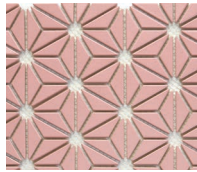

Hoshi White, Gray and Black

WHITE

GRAY

SMOKE

BLACK

STOCKED ITEMS

YELLOW

TAN

CLAY

PINK

VIOLET

SPECIAL ORDER ITEMS

PEA

SEA

TEAL

SKY

TRUE

HOSHI

SIZE

9-3/8" x 12-1/4" x 1/4"

MATERIAL

Glazed Porcelain
Metallic Porcelain*

APPLICATION

Interior/Exterior
Wet*/Dry
Vertical Surfaces Only
Suitable for Pools*