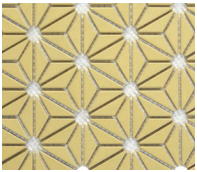

Hoshi White, Gray and Black

WHITE

GRAY

SMOKE

BLACK

STOCKED ITEMS

YELLOW

TAN

CLAY

PINK

VIOLET

SPECIAL ORDER ITEMS

PEA

SEA

TEAL

SKY

TRUE

HOSHI

SIZE

9-3/8" x 12-1/4" x 1/4"

MATERIAL

Glazed Porcelain
Metallic Porcelain*

APPLICATION

Interior/Exterior
Wet*/Dry
Vertical Surfaces Only
Suitable for Pools*