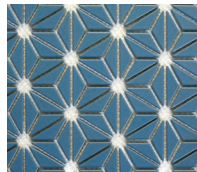

Hoshi White, Gray and Black

WHITE

GRAY

SMOKE

BLACK

STOCKED ITEMS

YELLOW

TAN

CLAY

PINK

VIOLET

SPECIAL ORDER ITEMS

PEA

SEA

TEAL

SKY

TRUE

HOSHI

SIZE

9-3/8" x 12-1/4" x 1/4"

MATERIAL

Glazed Porcelain
Metallic Porcelain*

APPLICATION

Interior/Exterior
Wet*/Dry
Vertical Surfaces Only
Suitable for Pools*