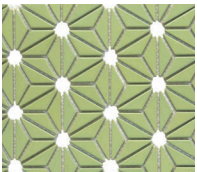

Hoshi White, Gray and Black

WHITE

GRAY

SMOKE

BLACK

STOCKED ITEMS

YELLOW

TAN

CLAY

PINK

VIOLET

SPECIAL ORDER ITEMS

PEA

SEA

TEAL

SKY

TRUE

HOSHI

SIZE

9-3/8" x 12-1/4" x 1/4"

MATERIAL

Glazed Porcelain
Metallic Porcelain*

APPLICATION

Interior/Exterior
Wet*/Dry
Vertical Surfaces Only
Suitable for Pools*