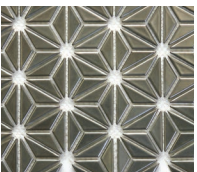

Hoshi White, Gray and Black

WHITE

GRAY

SMOKE

BLACK

STOCKED ITEMS

YELLOW

TAN

TRUE

HOSHI

SIZE

9-3/8" x 12-1/4" x 1/4"

MATERIAL

Glazed Porcelain
Metallic Porcelain*

APPLICATION

Interior/Exterior
Wet*/Dry
Vertical Surfaces Only
Suitable for Pools*

GOLD*

SILVER*

CHALK

*Gold and Silver have Metallic finishes are NOT recommended for exterior or wet applications.

Special order items have an approximate 75 day lead time