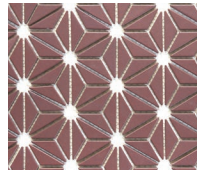

Hoshi White, Gray and Black

WHITE

GRAY

SMOKE

BLACK

STOCKED ITEMS

YELLOW

TAN

CLAY

PINK

VIOLET

SPECIAL ORDER ITEMS

PEA

SEA

TEAL

SKY

TRUE

HOSHI

SIZE

9-3/8" x 12-1/4" x 1/4"

MATERIAL

Glazed Porcelain
Metallic Porcelain*

APPLICATION

Interior/Exterior
Wet*/Dry
Vertical Surfaces Only
Suitable for Pools*