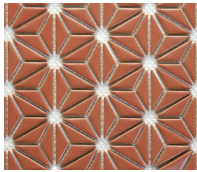

Hoshi White, Gray and Black

WHITE

GRAY

SMOKE

BLACK

STOCKED ITEMS

YELLOW

TAN

CLAY

PINK

VIOLET

SPECIAL ORDER ITEMS

PEA

SEA

TEAL

SKY

TRUE

HOSHI

SIZE

9-3/8" x 12-1/4" x 1/4"

MATERIAL

Glazed Porcelain
Metallic Porcelain*

APPLICATION

Interior/Exterior
Wet*/Dry
Vertical Surfaces Only
Suitable for Pools*