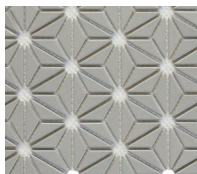

Hoshi White, Gray and Black

WHITE

GRAY

SMOKE

BLACK

STOCKED ITEMS

YELLOW

TAN

CLAY

PINK

VIOLET

SPECIAL ORDER ITEMS

PEA

SEA

TEAL

SKY

TRUE

HOSHI

SIZE

9-3/8" x 12-1/4" x 1/4"

MATERIAL

Glazed Porcelain
Metallic Porcelain*

APPLICATION

Interior/Exterior
Wet*/Dry
Vertical Surfaces Only
Suitable for Pools*