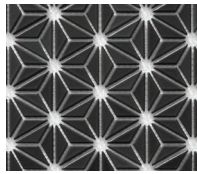

Hoshi White, Gray and Black

WHITE

GRAY

SMOKE

BLACK

STOCKED ITEMS

YELLOW

TAN

CLAY

PINK

VIOLET

SPECIAL ORDER ITEMS

PEA

SEA

TEAL

SKY

TRUE

HOSHI

SIZE

9-3/8" x 12-1/4" x 1/4"

MATERIAL

Glazed Porcelain
Metallic Porcelain*

APPLICATION

Interior/Exterior
Wet*/Dry
Vertical Surfaces Only
Suitable for Pools*