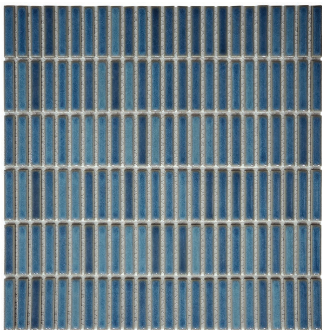

11 GRAY

GLOSS WHITE 00

MATTE WHITE 10

SKY BLU 01

GRAY 11

SLATE BLU 02

PEWTER 13

DEEP BLU 03

OLIVE 12

SELMA PORCELAIN

SIZE
11.81" x 11.81"

THICKNESS
.23"

FINISH
Polished/Honed

APPLICATION
Interior/Exterior
Interior Floor (dry)/Wall
Wet/Dry
Suitable for Pools

T 1 800 246 2156
info@solistone.com
www.solistone.com