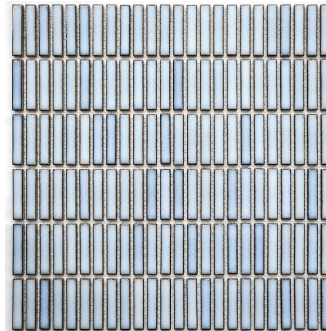

11 GRAY

GLOSS WHITE 00

MATTE WHITE 10

SKY BLU 01

GRAY 11

SLATE BLU 02

PEWTER 13

DEEP BLU 03

OLIVE 12

SELMA PORCELAIN

SIZE
11.81" x 11.81"

THICKNESS
.23"

FINISH
Polished/Honed

APPLICATION
Interior/Exterior
Interior Floor (dry)/Wall
Wet/Dry
Suitable for Pools

T 1 800 246 2156
info@solistone.com
www.solistone.com