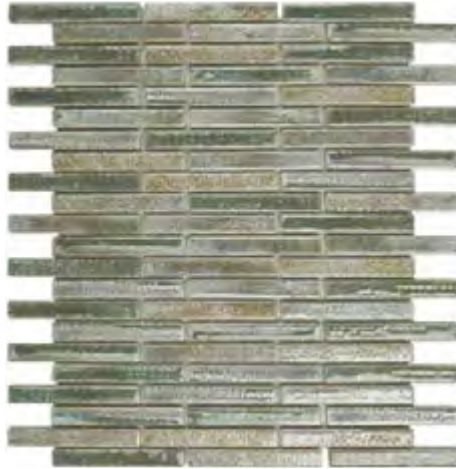

TENKI

SIZE
12-5/8" X 10-1/2"
THICKNESS
1/4"
MATERIAL
Japanese Porcelain
APPLICATION
Interior/Exterior
Wall/Floor
Wet/Dry
Suitable For Pools

HARU