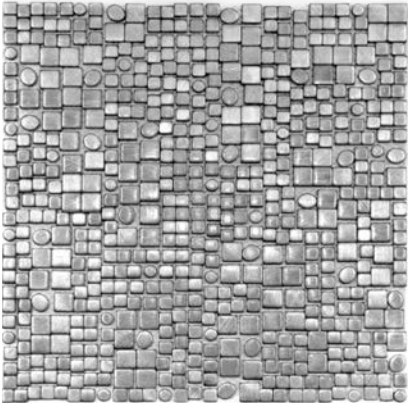

ELEMENTAL ALUMINUM

SIZE

Pixel - 12" x 12"

Fractal - 12-1/4" x 12-1/4"

THICKNESS

1/8"

APPLICATION

Commercial/Residential

Vertical Surfaces Only

Interior Only

Wet/Dry

Not Suitable for Pools

FRACTAL SILVER