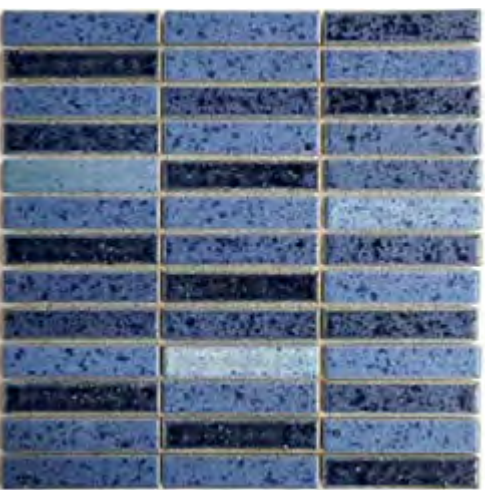

# new collection

2020 SHIRO

2021 KURIMU

2022 MIDORI

2023 BLOO

2024 KURO

**SIZE**  
11.81" X 11.81"  
**THICKNESS**  
1/4"  
**MATERIAL**  
Japanese Porcelain  
**APPLICATION**  
Wall/Interior Floor  
Wet/Dry  
Suitable For Pools