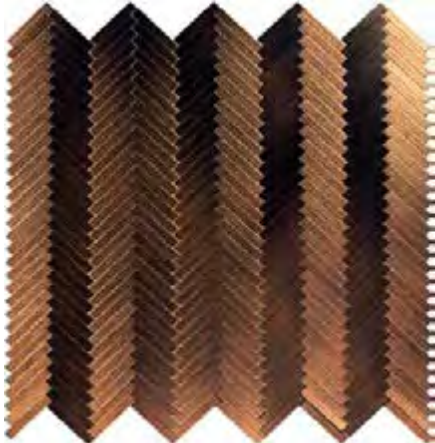

# MICRO ALUMINUM

**SIZE**

Micro  
11-7/16" x 11-7/16" x  
1/8"

Textile  
10 5/8" x 11" x 1/8"

**APPLICATION**

Interior Only  
Dry Vertical Surfaces  
Only  
Not Suitable for Pools

TEXTILE FOIL

TEXTILE ALLOY