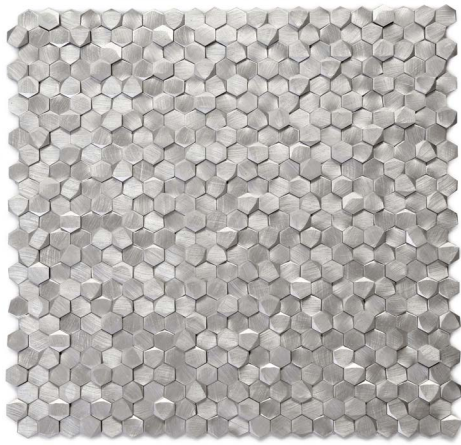

Escalia - Silver

SILVER

BLACK

## ESCALIA

SIZE  
12 -1/5" x 12 -1/10"

THICKNESS  
1/16 - 1/8"

MATERIAL  
Brushed Aluminum

APPLICATION  
Interior Walls Only  
Dry Surfaces Only

**solistone**

T 1 800 246 2156  
info@solistone.com  
www.solistone.com