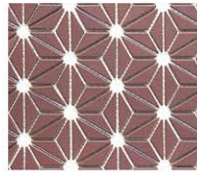

Hoshi White, Gray and Black

WHITE

GRAY

SMOKE

BLACK

STOCKED ITEMS

YELLOW

TAN

CLAY

PINK

VIOLET

SPECIAL ORDER ITEMS

PEA

SEA

TEAL

SKY

TRUE

HOSHI

SIZE

9-3/8" x 12-1/4" x 1/4"

MATERIAL

Glazed Porcelain
Metallic Porcelain*

APPLICATION

Interior/Exterior
Wet*/Dry
Vertical Surfaces Only
Suitable for Pools*