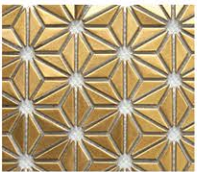

Hoshi White, Gray and Black

WHITE

GRAY

SMOKE

BLACK

STOCKED ITEMS

YELLOW

TAN

TRUE

HOSHI

SIZE

9-3/8" x 12-1/4" x 1/4"

MATERIAL

Glazed Porcelain
Metallic Porcelain*

APPLICATION

Interior/Exterior
Wet*/Dry
Vertical Surfaces Only
Suitable for Pools*

GOLD*

SILVER*

CHALK

*Gold and Silver have Metallic finishes are NOT recommended for exterior or wet applications.

Special order items have an approximate 75 day lead time