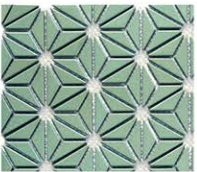

Hoshi White, Gray and Black

WHITE

GRAY

SMOKE

BLACK

STOCKED ITEMS

YELLOW

TAN

CLAY

PINK

VIOLET

SPECIAL ORDER ITEMS

PEA

SEA

TEAL

SKY

TRUE

HOSHI

SIZE

9-3/8" x 12-1/4" x 1/4"

MATERIAL

Glazed Porcelain
Metallic Porcelain*

APPLICATION

Interior/Exterior
Wet*/Dry
Vertical Surfaces Only
Suitable for Pools*