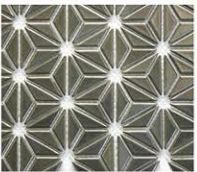

TRUE

HOSHI

SIZE

9-3/8" x 12-1/4" x 1/4"

MATERIAL

Glazed Porcelain
Metallic Porcelain*

APPLICATION

Interior/Exterior
Wet*/Dry
Vertical Surfaces Only
Suitable for Pools*

GOLD*

SILVER*

CHALK

*Gold and Silver have Metallic finishes are NOT recommended for exterior or wet applications.

Special order items have an approximate 75 day lead time