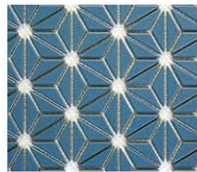

Hoshi White, Gray and Black

WHITE

GRAY

SMOKE

BLACK

STOCKED ITEMS

YELLOW

TAN

CLAY

PINK

VIOLET

SPECIAL ORDER ITEMS

PEA

SEA

TEAL

SKY

TRUE

HOSHI

SIZE

9-3/8" x 12-1/4" x 1/4"

MATERIAL

Glazed Porcelain
Metallic Porcelain*

APPLICATION

Interior/Exterior
Wet*/Dry
Vertical Surfaces Only
Suitable for Pools*