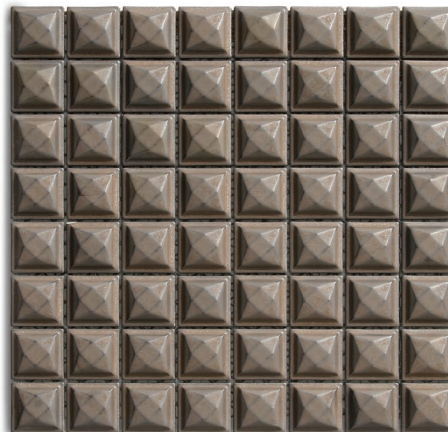

Katana Bronze

SILVER METALLIC\*

BRONZE METALLIC\*

## KATANA

SIZE  
11-3/4" x 11-3/4" x 1/2"

MATERIAL  
Metallic Porcelain

APPLICATION  
Interior/Exterior  
Vertical Surfaces Only  
Not Suitable for Pools

\* Metallic finishes are not suitable for wet applications