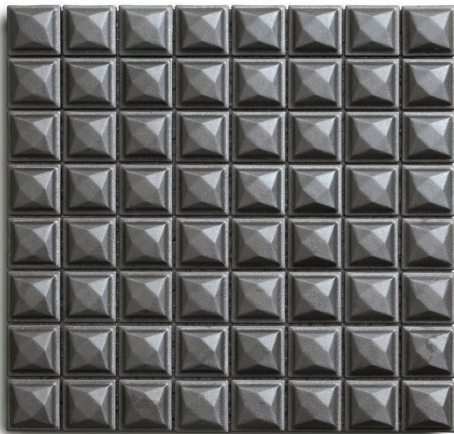

Katana Bronze

SILVER METALLIC\*

BRONZE METALLIC\*

## KATANA

SIZE  
11-3/4" x 11-3/4" x 1/2"

MATERIAL  
Metallic Porcelain

APPLICATION  
Interior/Exterior  
Vertical Surfaces Only  
Not Suitable for Pools

\* Metallic finishes are not suitable for wet applications