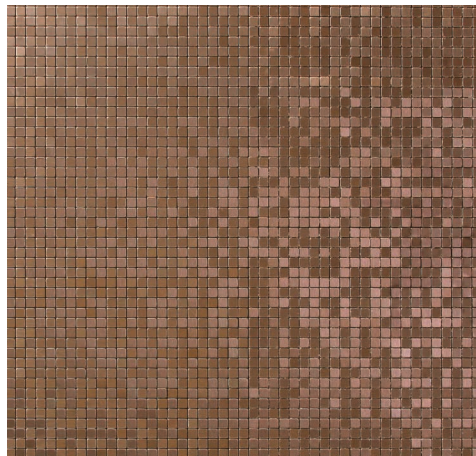

Micro Aluminum Foil

FOIL

ALLOY

### SIZE

11-7/16" x 11-7/16" x 1/8"  
Textile: 10 5/8" x 11" x 1/8"

### MATERIAL

Brushed Aluminum