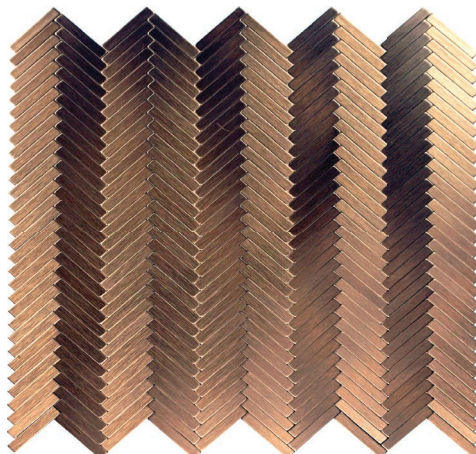

### SIZE

11-7/16" x 11-7/16" x 1/8"  
Textile: 10 5/8" x 11" x 1/8"

### MATERIAL

Brushed Aluminum

### APPLICATION

Interior Only  
Wet/Dry  
Vertical Surfaces Only  
Not Suitable for Pools

TEXTILE FOIL

TEXTILE ALLOY

**solistone**

T 1 800 246 2156  
info@solistone.com  
www.solistone.com