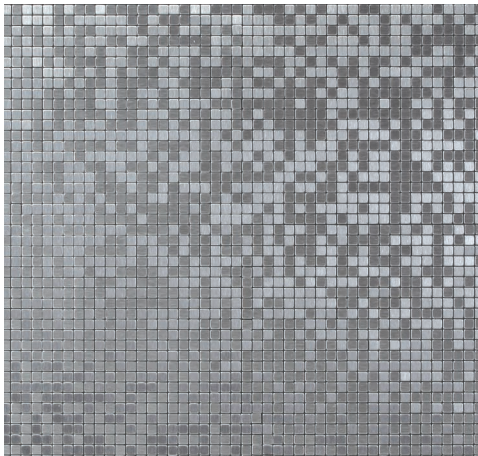

Micro Aluminum Foil

FOIL

ALLOY

### SIZE

11-7/16" x 11-7/16" x 1/8"  
Textile: 10 5/8" x 11" x 1/8"

### MATERIAL

Brushed Aluminum