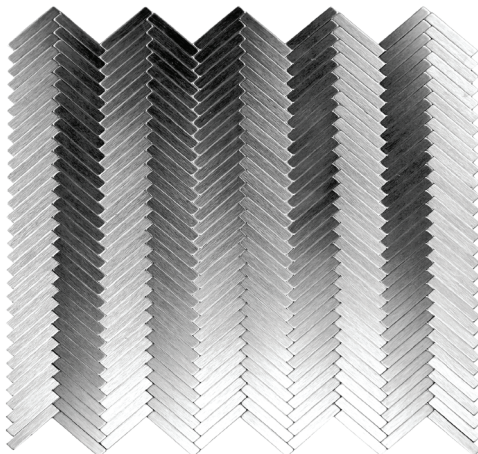

TEXTILE FOIL