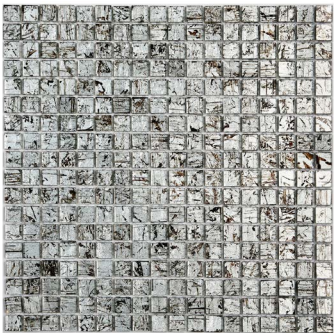

BORAGE 9105

WINTER BIRCH 9103

BORAGE 9105

SILVERMOUND 9108

HARVEST 9102

MICRO FOLIA GLASS

SIZE
11.81" x 11.81"
THICKNESS
1/8"

FINISH
Polished

APPLICATION
Interior Vertical Surfaces Only
Wet/Dry
Not Suitable for Pools
No Direct Sunlight