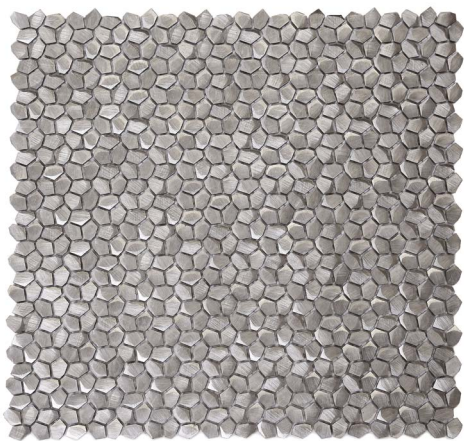

Paragon - Silver

SILVER

BLACK

## PARAGON

SIZE  
12" x 12" x 1/16" - 1/8"

THICKNESS  
1/16 - 1/8"

MATERIAL  
Brushed Aluminum

APPLICATION  
Interior Walls Only  
Dry Surfaces Only

**solistone**

T 1 800 246 2156  
info@solistone.com  
www.solistone.com