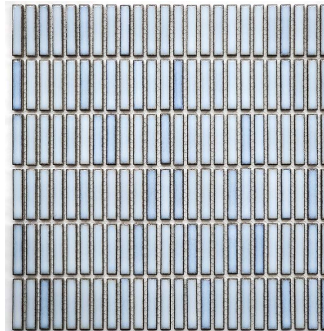

11 GRAY

GLOSS WHITE 00

MATTE WHITE 10

SKY BLU 01

GRAY 11

SLATE BLU 02

PEWTER 13

DEEP BLU 03

OLIVE 12

SELMA PORCELAIN

SIZE
11.81" x 11.81"

THICKNESS
.23"

FINISH
Polished/Honed

APPLICATION
Interior/Exterior
Interior Floor (dry)/Wall
Wet/Dry
Suitable for Pools

solistONE

T 1 800 246 2156
info@solistone.com
www.solistone.com