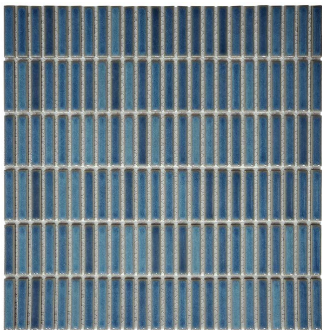

11 GRAY

GLOSS WHITE 00

MATTE WHITE 10

SKY BLU 01

GRAY 11

SLATE BLU 02

PEWTER 13

DEEP BLU 03

OLIVE 12

SELMA PORCELAIN

SIZE
11.81" x 11.81"

THICKNESS
.23"

FINISH
Polished/Honed

APPLICATION
Interior/Exterior
Interior Floor (dry)/Wall
Wet/Dry
Suitable for Pools

solistONE

T 1 800 246 2156
info@solistone.com
www.solistone.com