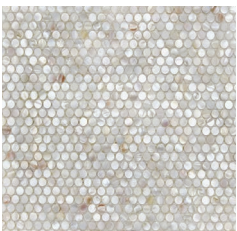

HONI

SIZES:

- Aloha, Maikai : 12" x 12" x 1/16"
- Hoku : 11" x 11-1/2" x 1/16"
- Hula: 12" x 12" x 1/16"
- Galapagos: 11" x 12" x 1/8"
- Honi, Leilani, Nani: 11 1/2" x 12" x 1/16"
- Kahala : 11-1/4" x 12" x 1/16"
- Lau: 11" x 11-3/4" x 1/16"
- Mahalo : 11 1/4" x 12" x 1/16"
- Mauritius: 10" x 11" x 1/8"
- Okalani: 11" x 11" x 1/16"
- Pua: 10" x 10 1/2" x 1/16"

MATERIAL

Mother of Pearl Seashells

APPLICATION

Interior/Exterior
Wet/Dry
Vertical Surfaces Only
Not for use on floors

solistONE

T 1 800 246 2156
info@solistone.com
www.solistone.com

NOT FOR USE ON FLOORS