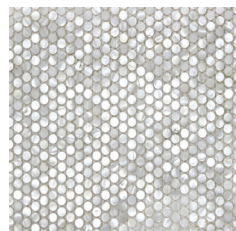

LEILANI

SIZES:

- Aloha, Maikai : 12" x 12" x 1/16"
- Hoku : 11" x 11-1/2" x 1/16"
- Hula: 12" x 12" x 1/16"
- Galapagos: 11" x 12" x 1/8"
- Honi, Leilani, Nani: 11 1/2" x 12" x 1/16"
- Kahala : 11-1/4" x 12" x 1/16"
- Lau: 11" x 11-3/4" x 1/16"
- Mahalo : 11 1/4" x 12" x 1/16"
- Mauritius: 10" x 11" x 1/8"
- Okalani: 11" x 11" x 1/16"
- Pua: 10" x 10 1/2" x 1/16"

MATERIAL

Mother of Pearl Seashells

APPLICATION

Interior/Exterior
Wet/Dry
Vertical Surfaces Only
Not for use on floors

solistONE

T 1 800 246 2156
info@solistone.com
www.solistone.com

NOT FOR USE ON FLOORS