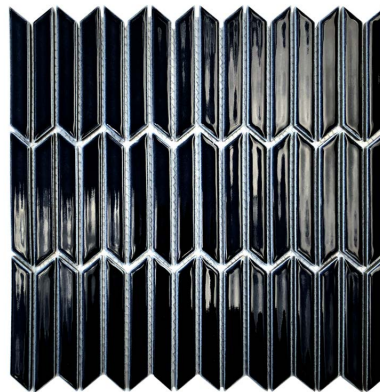

HEILI

JUJU

HEILI

LUMIN\*

HAIRO

## SHEBU

SIZE  
10 9/16" x 10 5/8"

THICKNESS  
3/8"

FINISH  
Glazed Porcelain

APPLICATION  
Interior/Exterior\*  
Wall/Interior Floor\*\*  
Wet/Dry\*  
Suitable for Pool\*

\*Lumin is NOT suitable for exterior or wet applications.  
\*\*NOT Suitable for Exterior or Bathroom Floor