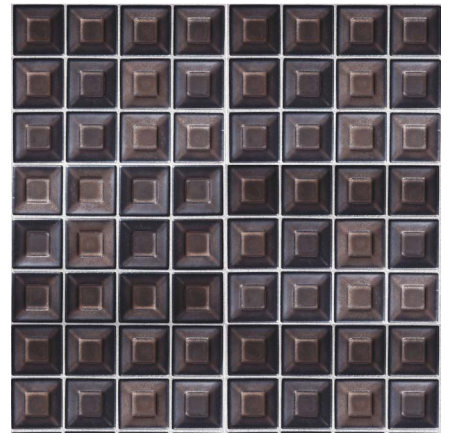

Shogun White

WHITE GLAZED

SILVER METALLIC\*

BRONZE METALLIC\*

# SHOGUN

**TO BE DISCONTINUED**

**SIZE**  
11-3/4" x 11-3/4" x 1/4"

**MATERIAL**  
Glazed Porcelain  
Metallic Porcelain\*

**APPLICATION**  
Interior/Exterior  
Vertical Surfaces Only  
Not Suitable for Pools