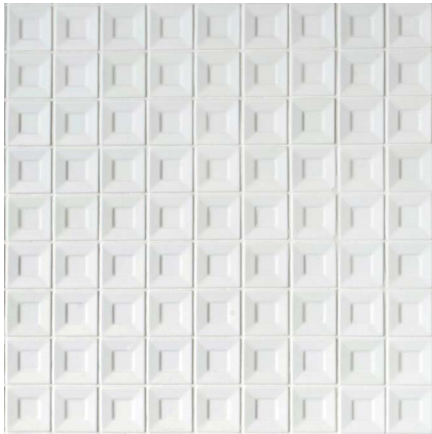

Shogun White

WHITE GLAZED

SILVER METALLIC\*

BRONZE METALLIC\*

# SHOGUN

**TO BE DISCONTINUED**

**SIZE**  
11-3/4" x 11-3/4" x 1/4"

**MATERIAL**  
Glazed Porcelain  
Metallic Porcelain\*

**APPLICATION**  
Interior/Exterior  
Vertical Surfaces Only  
Not Suitable for Pools