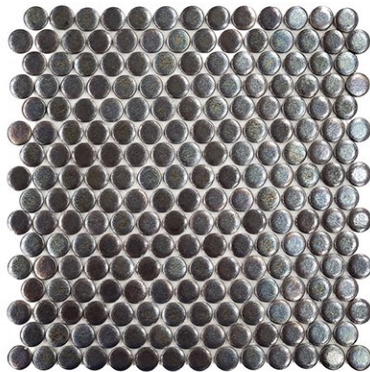

2006 DENIM

2005 VANILLA

2008 BONE

2006 DENIM

2007 COCOA

2009 BRONZE METALLIC

## YENNY ROUNDS

SIZE  
11.5" x 11.61" x 1/4"

MATERIAL  
Glazed Porcelain

APPLICATION  
Interior/Exterior  
Wall/Floor  
Wet/Dry  
Suitable for Pools

**solistONE**

T 1 800 246 2156  
info@solistone.com  
www.solistone.com