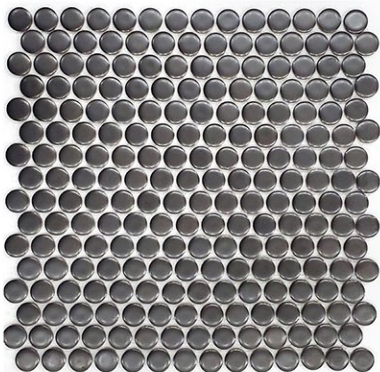

2006 DENIM

2005 VANILLA

2008 BONE

2006 DENIM

2007 COCOA

2009 BRONZE METALLIC

## YENNY ROUNDS

SIZE  
11.5" x 11.61" x 1/4"

MATERIAL  
Glazed Porcelain

APPLICATION  
Interior/Exterior  
Wall/Floor  
Wet/Dry  
Suitable for Pools

**solistONE**

T 1 800 246 2156  
info@solistone.com  
www.solistone.com