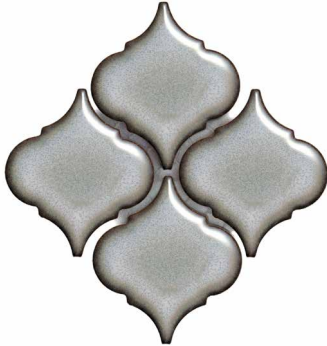

TESSEN MYSTIC*

POLISHED WHITE LLA-3

CAFE LLA-17

BRINE LLA-15

LUNA LLA-10

TESSEN MYSTIC* LLA-18

TESSEN

SIZE

10-3/8" x 13" x 1/4"

MATERIAL

Glazed Porcelain

APPLICATION

Interior/Exterior
Wet/Dry
Walls/ Floors**
Suitable for Pools

*Tessen Mystic – Not suitable for pool, floor or wet applications

**Suitable for residential accent floor application ONLY.