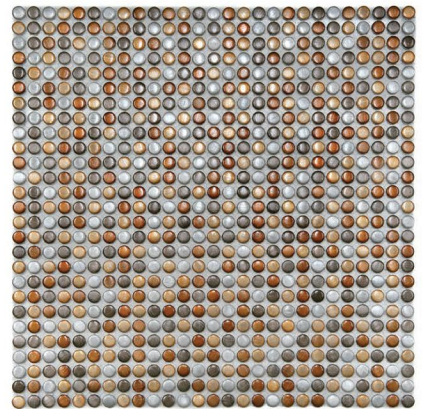

Pixel Multi

PIXEL SILVER

PIXEL BLACK

PIXEL MULTI

ELEMENT ALUMINUM

SIZES

12" x 12" x 1/8"

MATERIAL

Brushed Aluminum

APPLICATION

Wet / Dry
Vertical Surfaces Only

solistONE

{800} 246-2156
info@solistone.com
www.solistone.com