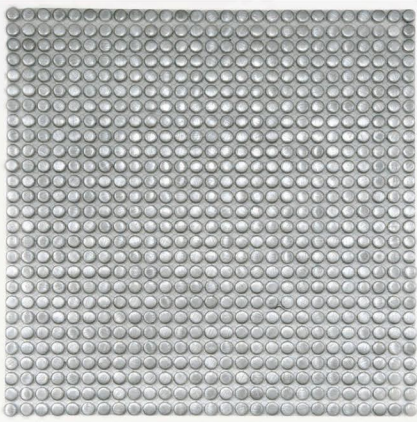

Pixel Multi

PIXEL SILVER

PIXEL BLACK

PIXEL MULTI

ELEMENT ALUMINUM

SIZES

12" x 12" x 1/8"

MATERIAL

Brushed Aluminum

APPLICATION

Wet / Dry
Vertical Surfaces Only

solistONE

{800} 246-2156
info@solistone.com
www.solistone.com