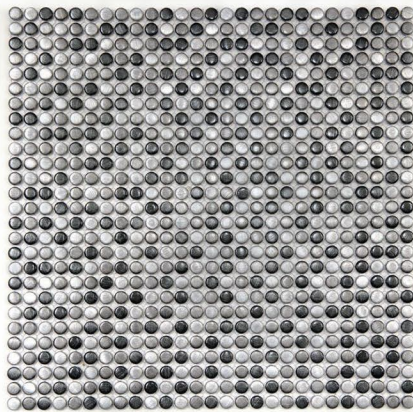

Pixel Multi

PIXEL SILVER

PIXEL BLACK

PIXEL MULTI

ELEMENT ALUMINUM

SIZES

12" x 12" x 1/8"

MATERIAL

Brushed Aluminum

APPLICATION

Wet / Dry
Vertical Surfaces Only

solistONE

{800} 246-2156
info@solistone.com
www.solistone.com