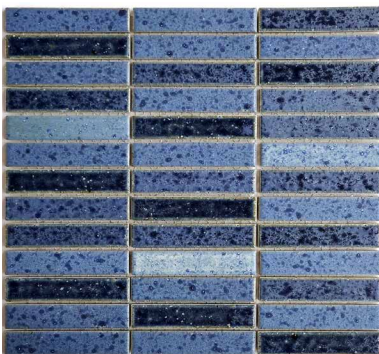

2021 Kumimu

2020 SHIRO

2021 KURIMU

2022 MIDORI

2023 BLOO

2024 KURO

IRIEDE PORCELAIN

SIZE
11.81" x 11.81" x 1/4"

MATERIAL
Glazed Porcelain

APPLICATION:
Interior / exterior

Wet* / Dry

Wall / Floor*

Suitable for Pools

* Not suitable for shower floor

solistONE

T 1 800 246 2156
info@solistone.com
www.solistone.com