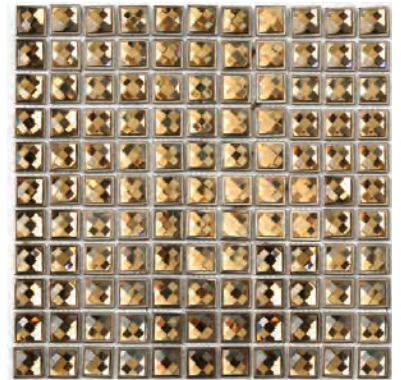

CITRINE

~~$44~~ /SHEET
$13.20
80 PIECES