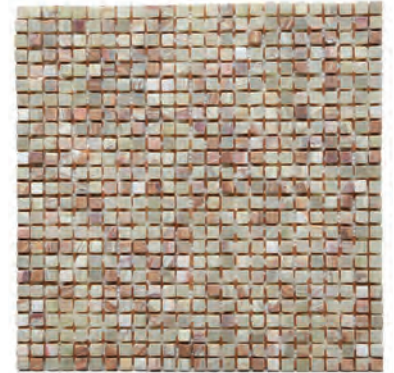

MICRO AQUA

~~$28.43 /SHEET~~
$8.53
306 PIECES
409 PIECES