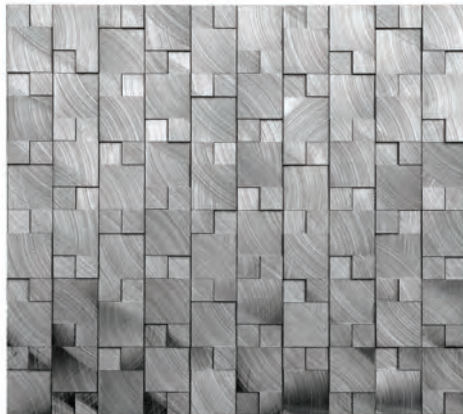

SIZE

10-3/4" x 11-7/8" x 3/8"

ALUMINUM

GIZMO

~~$36~~ / PC
$10.80
349 PIECES