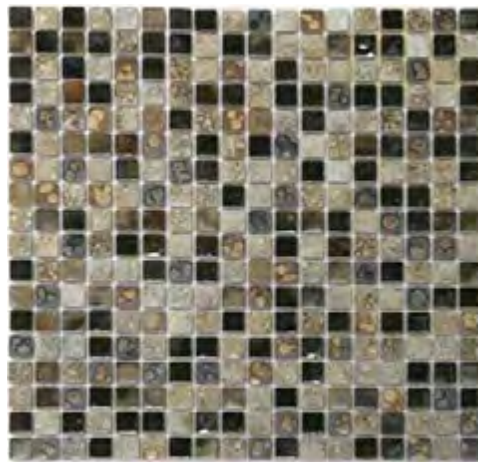

Suitable For Pools

*LUMIN Not suitable for pools

TERRENE

2000 CALYPSO

2001 DEMETER

2002 MINERALE

2004 VALE

2003 SOLSTICE