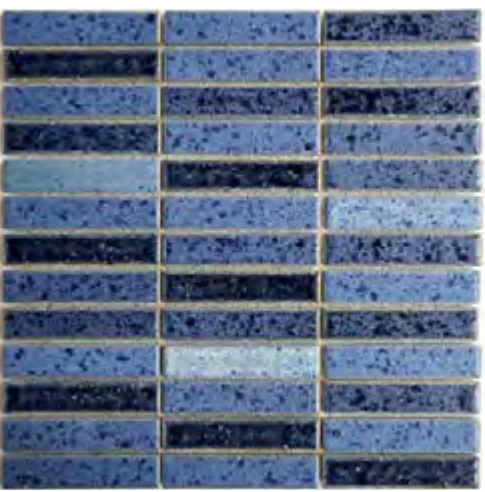

IRIEDE

new collection

2023 BLOO

SIZE
11.81" X 11.81"
THICKNESS
1/4"
MATERIAL
Japanese Porcelain
APPLICATION
Wall/Interior Floor
Wet/Dry
Suitable For Pools