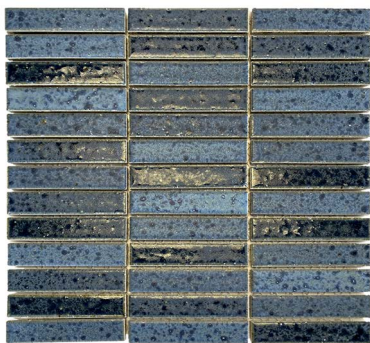

2021 Kumimu

2020 SHIRO

2021 KURIMU

2022 MIDORI

2023 BLOO

2024 KURO

IRIEDE PORCELAIN

SIZE
11 ⁴/₅" x 11 ⁴/₅" x 1 ¹/₄"

MATERIAL
Glazed Porcelain

APPLICATION
Interior/Exterior
Wet/Dry
Interior Floor Only/Wall
Suitable for Pools

solistONE

T 1 800 246 2156
info@solistone.com
www.solistone.com