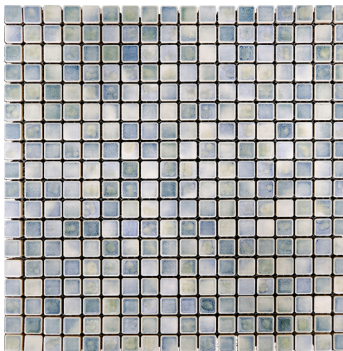

CERULEAN

CALYPSO 2000

DEMETER 2001

MINERALE 2002

SOLSTICE 2003

VALE 2004

ALABASTER 2204

CELADON 2211

CERULEAN 2210

NEBULA 2207

TERRENE

SIZE
12" x 12"

THICKNESS
1/4"

FINISH
Glazed

APPLICATION
Interior/Exterior
Floor/Wall
Wet/Dry
Suitable for Pools

solistone