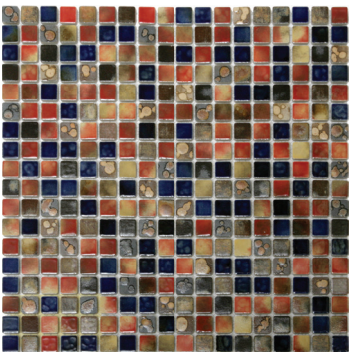

CERULEAN

CALYPSO 2000

DEMETER 2001

MINERALE 2002

SOLSTICE 2003

VALE 2004

ALABASTER 2204

CELADON 2211

CERULEAN 2210

NEBULA 2207

TERRENE

SIZE
12" x 12"

THICKNESS
1/4"

FINISH
Glazed

APPLICATION
Interior/Exterior
Floor/Wall
Wet/Dry
Suitable for Pools

solistone