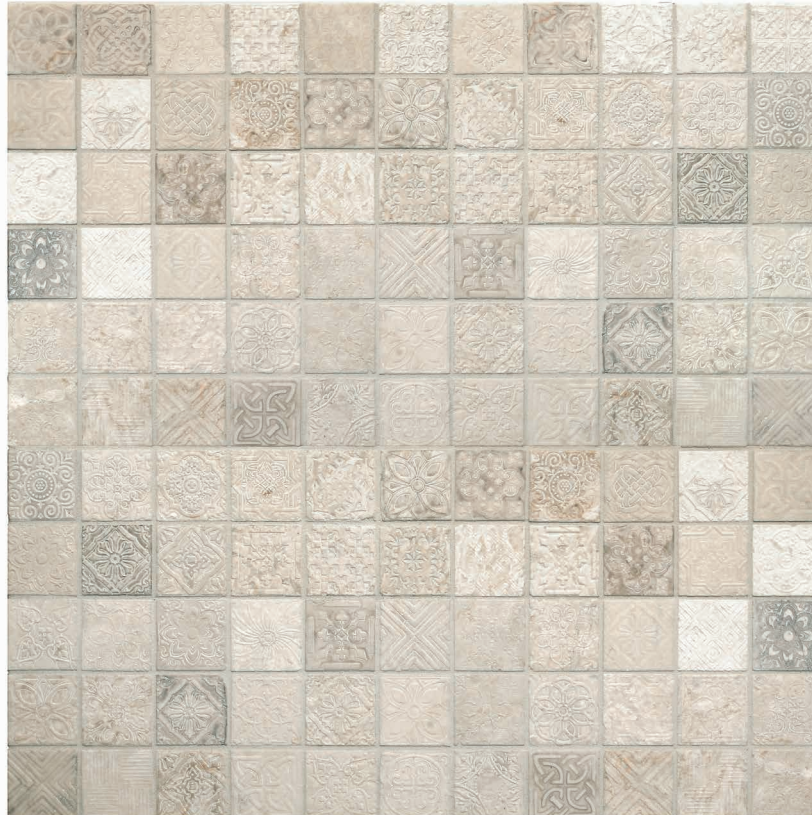

NATURAL STONE

soliSTONE

SIZE

12" x 12" x 1/4"

AZTEC WHITE

~~$54~~ / SHEET

$16.20

97 PIECES