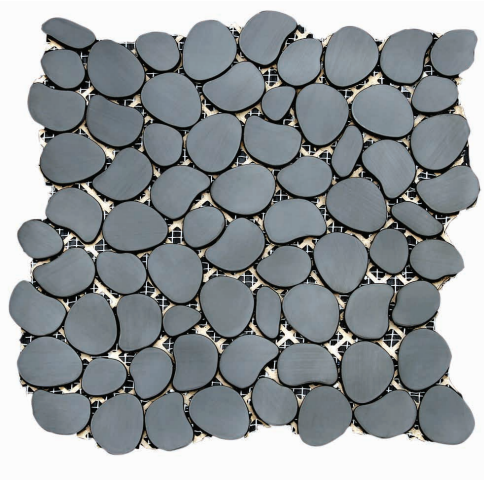

UMBRA

~~$34.99~~ /PC
$10.50

291 PIECES