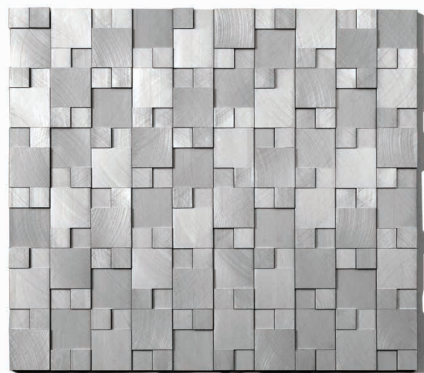

SIZE

10-3/4" x 11-7/8" x 3/8"

ALUMINUM

GADGET

~~$36~~ / PC
$10.80
350 PIECES