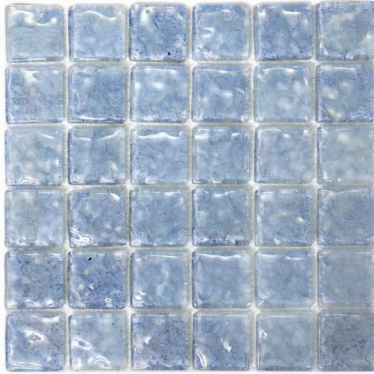

GLASS

soliSTONE

AGATA

~~\$27~~ /SHEET

\$8.10

385 PIECES

SIZE

12" x 12" x 1/4"