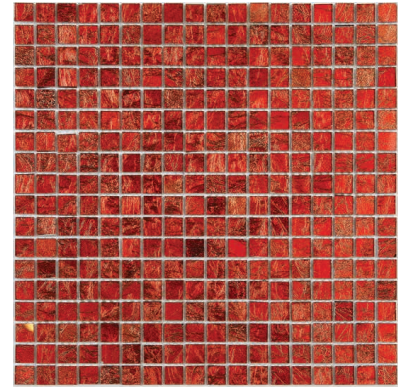

solISTONE

2024 CLEARANCE SALE

70% OFF
ALL
MSRP Prices

While supplies last

MICROFOLIA GLASS

soliSTONE

SIZE

11-3/4" x 11-3/4" x 1/8"

SPRUCE

~~\$36.50~~ /SHEET

\$10.95

386 PIECES

HAWTHORN

~~\$36.50~~ /SHEET

\$10.95

165 PIECES