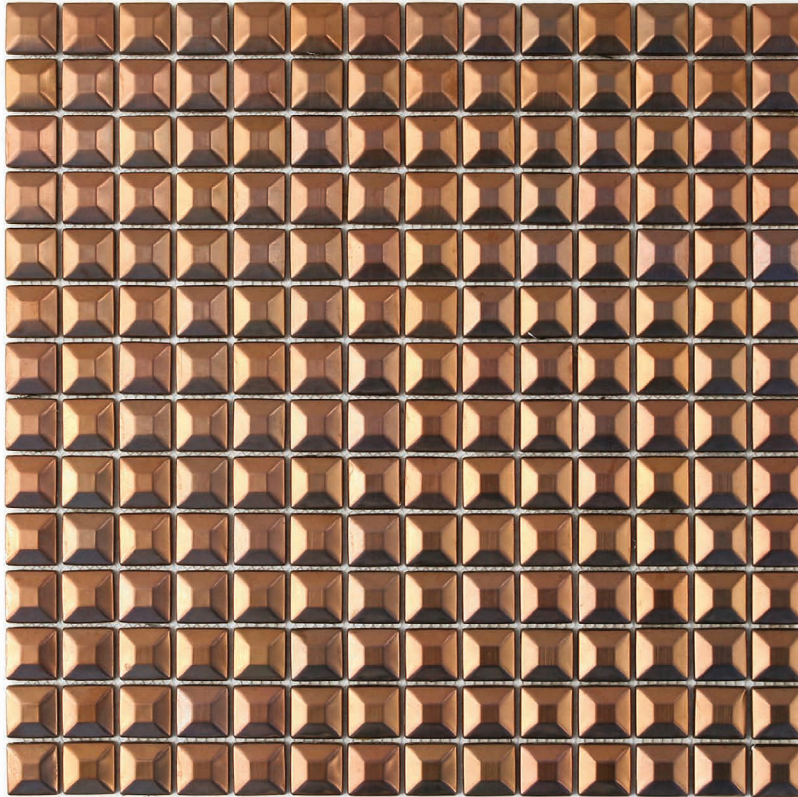

BYZANTINE STAINLESS STEEL

soliSTONE

SIZE

12" x 12" x 1/4"

9014 MAXIMUS

~~\$33.75~~ /PC

\$10.13

353 PIECES