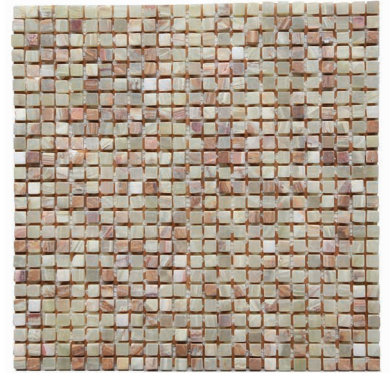

~~\$45 /SF~~
\$13.50
607 PIECES

1X1 AQUA ONYX

~~\$18 /SHEET~~
\$5.40
179 PIECES

3X6 AQUA ONYX

~~\$11.72 /PC~~
\$3.52
2060 PIECES

MICRO AQUA

~~\$28.43 /SHEET~~
\$8.53
306 PIECES

409 PIECES