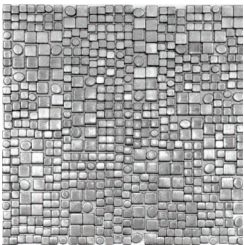

Element Aluminum Pixel Black

FRACTAL SILVER\*

FRACTAL MULTI

PIXEL SILVER\*

PIXEL BLACK

PIXEL MULTI

### SIZES

Fractal - 12-1/4" x 12-1/4" x 1/8"  
Pixel - 12" x 12" x 1/8"