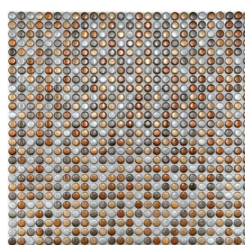

Element Aluminum Pixel Black

FRACTAL SILVER\*

FRACTAL MULTI

PIXEL SILVER\*

PIXEL BLACK

PIXEL MULTI

### SIZES

Fractal - 12-1/4" x 12-1/4" x 1/8"  
Pixel - 12" x 12" x 1/8"

### MATERIAL

Brushed Aluminum