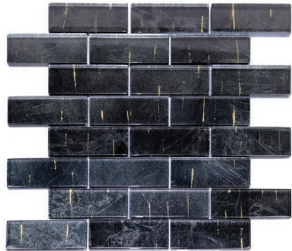

ATHIRIUM 9068

SILVER MAPLE 9058

ATHIRIUM 9068

ERINGYUM 9069

STATICE* 9070

GOLDEN WILLOW 9054

WISTERIA 9060

TAMARIND* 9059

FOLIA GLASS

SIZE
12" x 12"

THICKNESS
1/4"

FINISH
Polished

APPLICATION
Interior Vertical Surfaces Only
Wet/Dry
Not Suitable for Pools
No Direct Sunlight

* Discontinued.