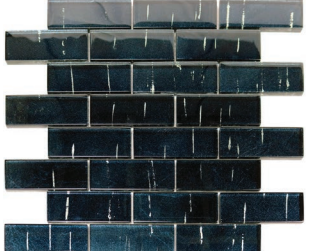

ATHIRIUM 9068

SILVER MAPLE 9058

ATHIRIUM 9068

ERINGYUM 9069

STATICE* 9070

GOLDEN WILLOW 9054

WISTERIA 9060

TAMARIND* 9059

FOLIA GLASS

SIZE
12" x 12"

THICKNESS
1/4"

FINISH
Polished

APPLICATION
Interior Vertical Surfaces Only
Wet/Dry
Not Suitable for Pools
No Direct Sunlight

* Discontinued.