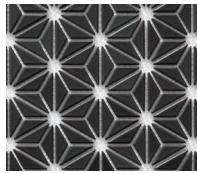

Hoshi White, Gray and Black

WHITE

GRAY

SMOKE

BLACK

STOCKED ITEMS

YELLOW

TAN

CLAY

PINK

VIOLET

SPECIAL ORDER ITEMS

PEA

SEA

TEAL

SKY

TRUE

HOSHI

SIZE

9-3/8" x 12-1/4" x 1/4"

MATERIAL

Glazed Porcelain
Metallic Porcelain*

APPLICATION

Interior/Exterior
Wet/Dry
Vertical Surfaces Only
Suitable for Pools