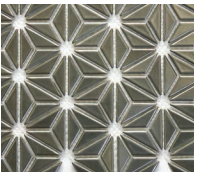

Hoshi White, Gray and Black

WHITE

GRAY

SMOKE

BLACK

STOCKED ITEMS

YELLOW

TAN

TRUE

HOSHI

SIZE

9-3/8" x 12-1/4" x 1/4"

MATERIAL

Glazed Porcelain
Metallic Porcelain*

APPLICATION

Interior/Exterior
Wet/Dry
Vertical Surfaces Only
Suitable for Pools

GOLD*

SILVER*

CHALK

SOLI T (800) 246-2156
info@soliselect.com
www.soliselect.com

*Gold and Silver have Metallif finishes are NOT recommended for exterior or wet applications.
Special order items have an approximate 75 day lead time