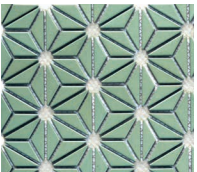

Hoshi White, Gray and Black

WHITE

GRAY

SMOKE

BLACK

STOCKED ITEMS

YELLOW

TAN

CLAY

PINK

VIOLET

SPECIAL ORDER ITEMS

PEA

SEA

TEAL

SKY

TRUE

HOSHI

SIZE

9-3/8" x 12-1/4" x 1/4"

MATERIAL

Glazed Porcelain
Metallic Porcelain*

APPLICATION

Interior/Exterior
Wet/Dry
Vertical Surfaces Only
Suitable for Pools