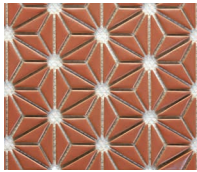

Hoshi White, Gray and Black

WHITE

GRAY

SMOKE

BLACK

STOCKED ITEMS

YELLOW

TAN

CLAY

PINK

VIOLET

SPECIAL ORDER ITEMS

PEA

SEA

TEAL

SKY

TRUE

HOSHI

SIZE

9-3/8" x 12-1/4" x 1/4"

MATERIAL

Glazed Porcelain
Metallic Porcelain*

APPLICATION

Interior/Exterior
Wet/Dry
Vertical Surfaces Only
Suitable for Pools