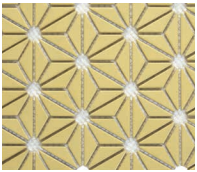

Hoshi White, Gray and Black

WHITE

GRAY

SMOKE

BLACK

STOCKED ITEMS

YELLOW

TAN

CLAY

PINK

VIOLET

SPECIAL ORDER ITEMS

PEA

SEA

TEAL

SKY

TRUE

HOSHI

SIZE

9-3/8" x 12-1/4" x 1/4"

MATERIAL

Glazed Porcelain
Metallic Porcelain*

APPLICATION

Interior/Exterior
Wet/Dry
Vertical Surfaces Only
Suitable for Pools