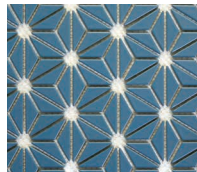

Hoshi White, Gray and Black

WHITE

GRAY

SMOKE

BLACK

STOCKED ITEMS

YELLOW

TAN

CLAY

PINK

VIOLET

SPECIAL ORDER ITEMS

PEA

SEA

TEAL

SKY

TRUE

HOSHI

SIZE

9-3/8" x 12-1/4" x 1/4"

MATERIAL

Glazed Porcelain
Metallic Porcelain*

APPLICATION

Interior/Exterior
Wet/Dry
Vertical Surfaces Only
Suitable for Pools