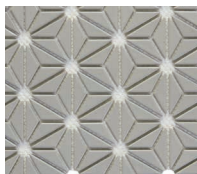

Hoshi White, Gray and Black

WHITE

GRAY

SMOKE

BLACK

STOCKED ITEMS

YELLOW

TAN

CLAY

PINK

VIOLET

SPECIAL ORDER ITEMS

PEA

SEA

TEAL

SKY

TRUE

HOSHI

SIZE

9-3/8" x 12-1/4" x 1/4"

MATERIAL

Glazed Porcelain
Metallic Porcelain*

APPLICATION

Interior/Exterior
Wet/Dry
Vertical Surfaces Only
Suitable for Pools