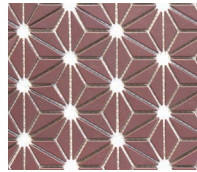

Hoshi White, Gray and Black

WHITE

GRAY

SMOKE

BLACK

STOCKED ITEMS

YELLOW

TAN

CLAY

PINK

VIOLET

SPECIAL ORDER ITEMS

PEA

SEA

TEAL

SKY

TRUE

HOSHI

SIZE

9-3/8" x 12-1/4" x 1/4"

MATERIAL

Glazed Porcelain
Metallic Porcelain*

APPLICATION

Interior/Exterior
Wet/Dry
Vertical Surfaces Only
Suitable for Pools