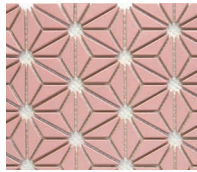

Hoshi White, Gray and Black

WHITE

GRAY

SMOKE

BLACK

STOCKED ITEMS

YELLOW

TAN

CLAY

PINK

VIOLET

SPECIAL ORDER ITEMS

PEA

SEA

TEAL

SKY

TRUE

HOSHI

SIZE

9-3/8" x 12-1/4" x 1/4"

MATERIAL

Glazed Porcelain
Metallic Porcelain*

APPLICATION

Interior/Exterior
Wet/Dry
Vertical Surfaces Only
Suitable for Pools