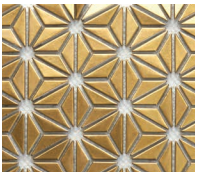

Hoshi White, Gray and Black

WHITE

GRAY

SMOKE

BLACK

STOCKED ITEMS

YELLOW

TAN

TRUE

HOSHI

SIZE

9-3/8" x 12-1/4" x 1/4"

MATERIAL

Glazed Porcelain
Metallic Porcelain*

APPLICATION

Interior/Exterior
Wet/Dry
Vertical Surfaces Only
Suitable for Pools

GOLD*

SILVER*

CHALK

SOLI T (800) 246-2156
info@soliselect.com
www.soliselect.com

*Gold and Silver have Metallif finishes are NOT recommended for exterior or wet applications.
Special order items have an approximate 75 day lead time