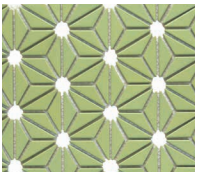

Hoshi White, Gray and Black

WHITE

GRAY

SMOKE

BLACK

STOCKED ITEMS

YELLOW

TAN

CLAY

PINK

VIOLET

SPECIAL ORDER ITEMS

PEA

SEA

TEAL

SKY

TRUE

HOSHI

SIZE

9-3/8" x 12-1/4" x 1/4"

MATERIAL

Glazed Porcelain
Metallic Porcelain*

APPLICATION

Interior/Exterior
Wet/Dry
Vertical Surfaces Only
Suitable for Pools