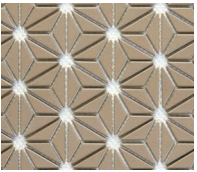

Hoshi White, Gray and Black

WHITE

GRAY

SMOKE

BLACK

STOCKED ITEMS

YELLOW

TAN

CLAY

PINK

VIOLET

SPECIAL ORDER ITEMS

PEA

SEA

TEAL

SKY

TRUE

HOSHI

SIZE

9-3/8" x 12-1/4" x 1/4"

MATERIAL

Glazed Porcelain
Metallic Porcelain*

APPLICATION

Interior/Exterior
Wet/Dry
Vertical Surfaces Only
Suitable for Pools