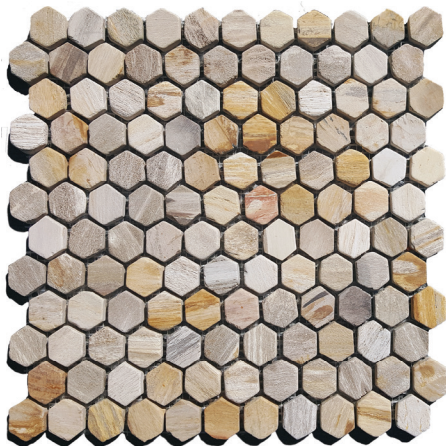

Neolith - Araucatis

NEOLITH

SIZE

- 11-1/8" x 11-3/8" x 3/8" - Araucatis
- 11-3/4" x 11- 3/4" x 1/2" - Carnelian
- 12" x 12" x 3/8" - Kauri
- 11-3/4" x 12" x 3/8" - Lesvos

MATERIAL

Petrified Wood

APPLICATION

Interior/Exterior
 Floors/Walls
 Wet/Dry
 Not Suitable for Pools

ARAUCATIS

CARNELIAN

KAURI

LESVOS