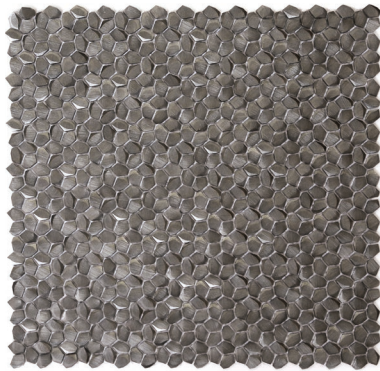

SILVER

SILVER

CHARCOAL

## PARAGON

SIZE  
12" x 12"

THICKNESS  
1/16" - 1/8"

FINISH  
Brushed

APPLICATION  
Interior/Exterior  
Vertical Surfaces Only  
Wet/Dry