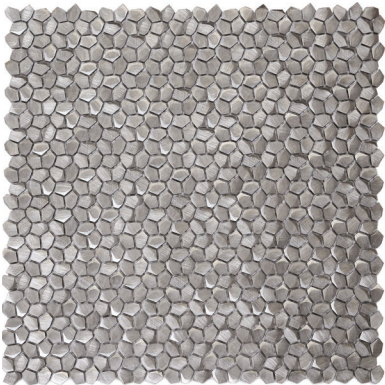

SILVER

SILVER

CHARCOAL

## PARAGON

SIZE  
12" x 12"

THICKNESS  
1/16" - 1/8"

FINISH  
Brushed

APPLICATION  
Interior/Exterior  
Vertical Surfaces Only  
Wet/Dry