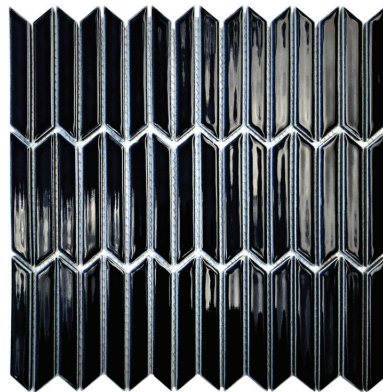

HAIRO

JUJU

HEILI

LUMIN\*

HAIRO

## SHEBU

SIZE  
10 9/16" x 10 5/8"

THICKNESS  
1/4"

FINISH  
Glazed Porcelain

APPLICATION  
Interior/Exterior\*  
Wall/Interior Floor\*\*  
Wet/Dry\*  
Suitable for Pool\*

\*Lumin is NOT suitable for exterior or wet applications.  
\*\*NOT Suitable for Exterior or Bathroom Floor