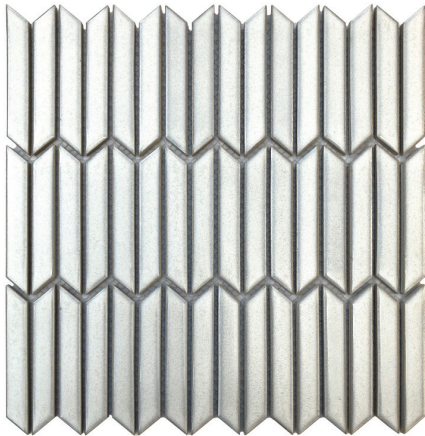

HAIRO

JUJU

HEILI

LUMIN\*

HAIRO

## SHEBU

SIZE  
10 9/16" x 10 5/8"

THICKNESS  
1/4"

FINISH  
Glazed Porcelain

APPLICATION  
Interior/Exterior\*  
Wall/Interior Floor\*\*  
Wet/Dry\*  
Suitable for Pool\*

\*Lumin is NOT suitable for exterior or wet applications.  
\*\*NOT Suitable for Exterior or Bathroom Floor