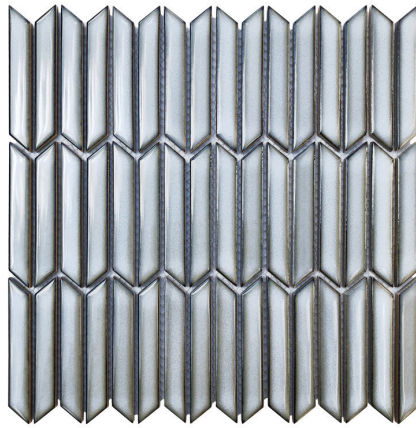

HAIRO

JUJU

HEILI

LUMIN\*

HAIRO

## SHEBU

SIZE  
10 9/16" x 10 5/8"

THICKNESS  
1/4"

FINISH  
Glazed Porcelain

APPLICATION  
Interior/Exterior\*  
Wall/Interior Floor\*\*  
Wet/Dry\*  
Suitable for Pool\*

\*Lumin is NOT suitable for exterior or wet applications.  
\*\*NOT Suitable for Exterior or Bathroom Floor