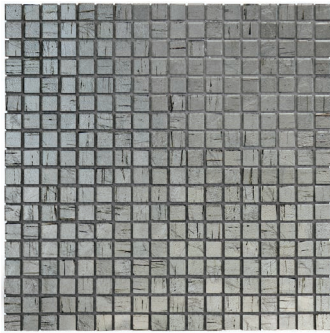

BORAGE 9105

WINTER BIRCH 9103

BORAGE 9105

SILVERMOUND 9108

HARVEST 9102

MICRO FOLIA GLASS

SIZE
11-3/4" x 11-3/4"

THICKNESS
1/8"

FINISH
Polished

APPLICATION
Interior Vertical Surfaces Only
Wet/Dry
Not Suitable for Pools
No Direct Sunlight