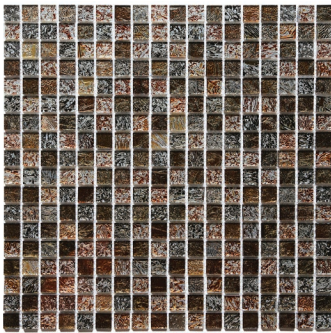

BORAGE 9105

WINTER BIRCH 9103

BORAGE 9105

SILVERMOUND 9108

HARVEST 9102

MICRO FOLIA GLASS

SIZE
11-3/4" x 11-3/4"

THICKNESS
1/8"

FINISH
Polished

APPLICATION
Interior Vertical Surfaces Only
Wet/Dry
Not Suitable for Pools
No Direct Sunlight