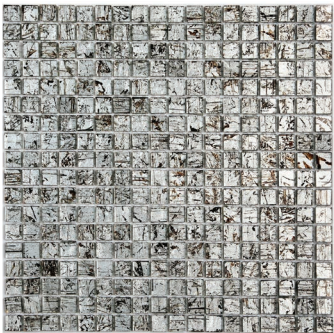

BORAGE 9105

WINTER BIRCH 9103

BORAGE 9105

SILVERMOUND 9108

HARVEST 9102

MICRO FOLIA GLASS

SIZE
11-3/4" x 11-3/4"

THICKNESS
1/8"

FINISH
Polished

APPLICATION
Interior Vertical Surfaces Only
Wet/Dry
Not Suitable for Pools
No Direct Sunlight